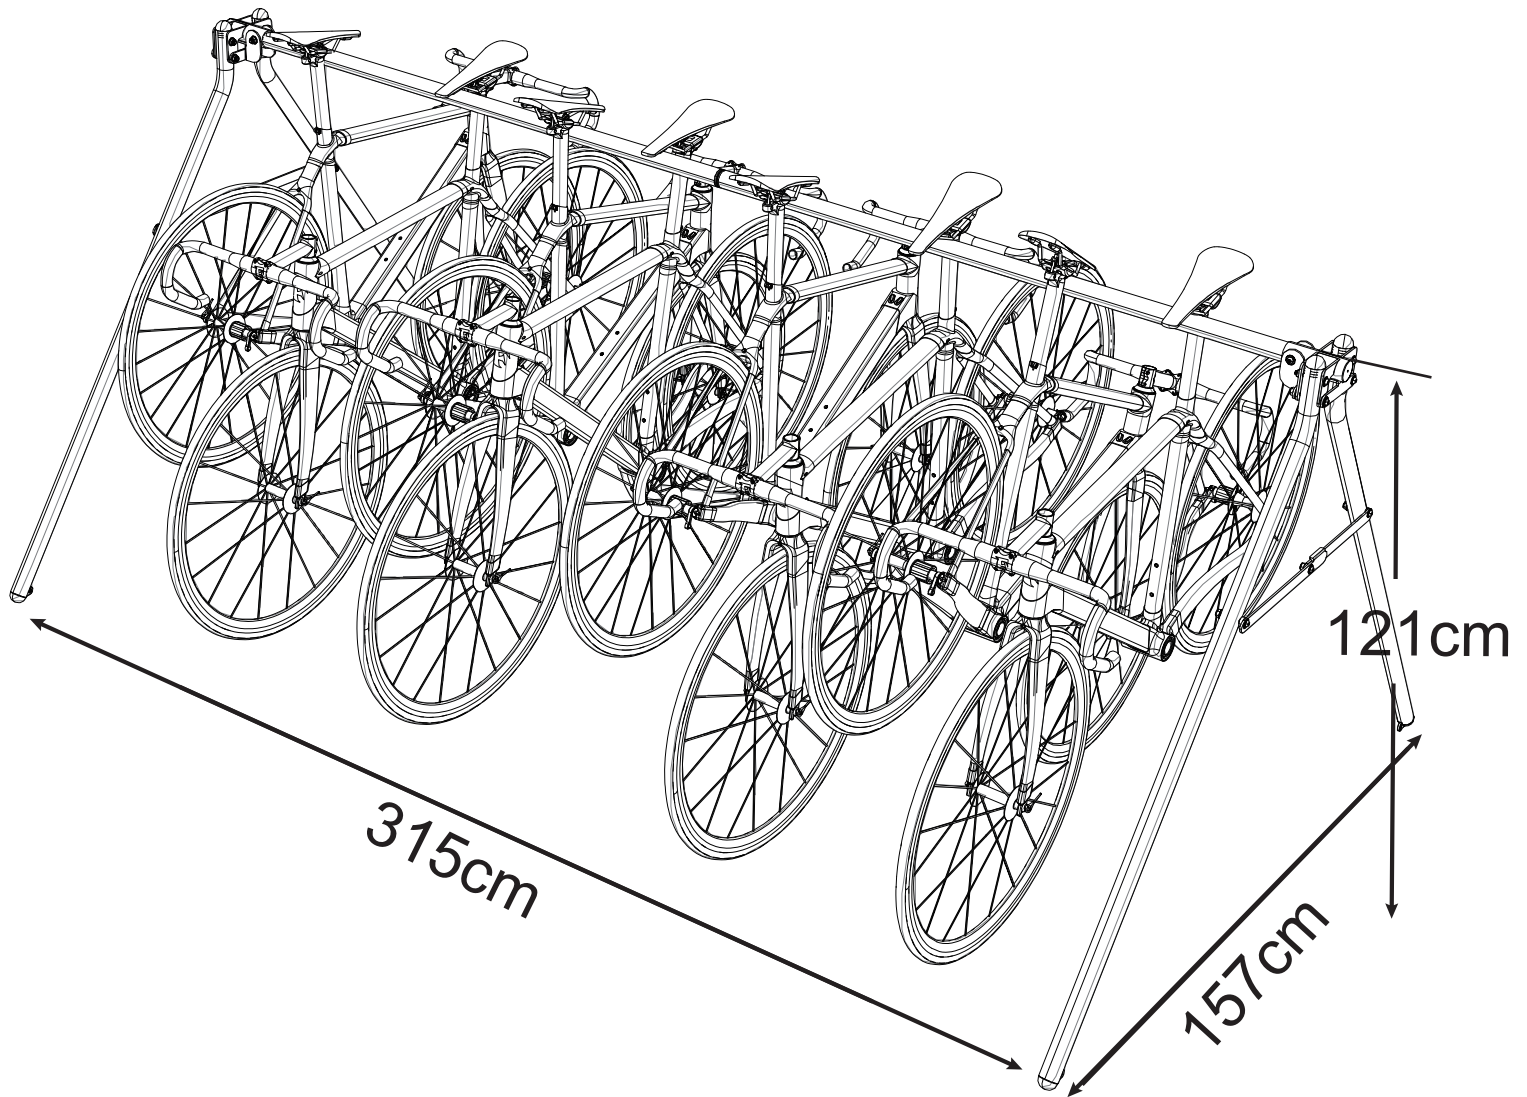

BEARACK[®]

EVENTRACK
Model : BC-9475

Dimension : 315 x 157 x 121 cm

Loading limit : 100kgs

Capacity : 8 bikes